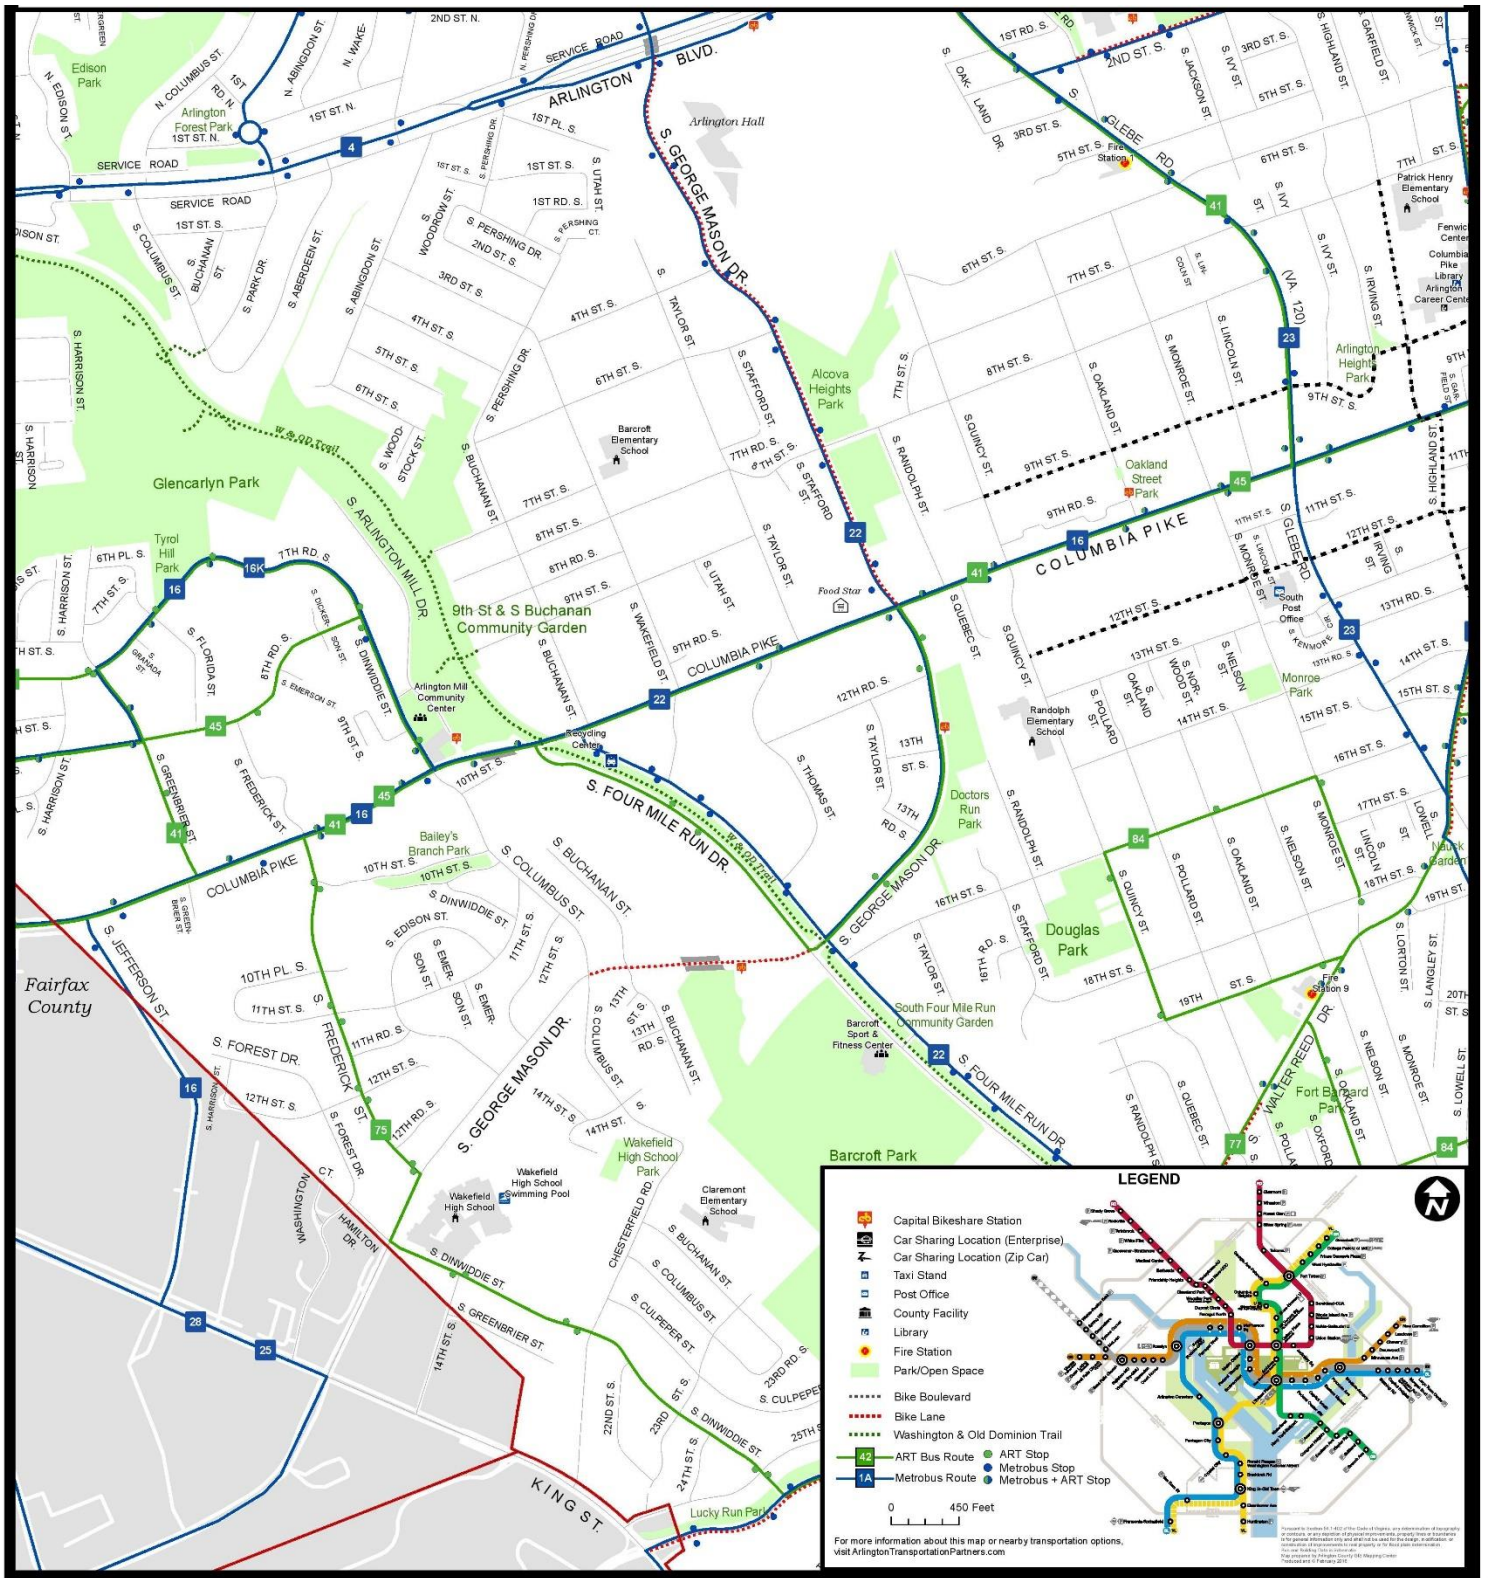

Real-Time Rider Tools

- ❖ [ART Realtime Arrivals](#)
  Find out when the next ART bus will arrive at your stop
- ❖ [Metro Nextbus](#)
  For GPS-based arrival times for Metrobus
- ❖ [CarFreeAtoZ](#)
  Arlington's first multi-modal trip planning/comparison tool

Transit Apps

- ❖ [Citymapper](#)
  The ultimate transit app (subway, train, bus, metro, bikes)
- ❖ [Transit](#)
  Displaying nearby options and departure times
- ❖ [Ridescout](#)
  All transit, bus, bike, taxi, rides-on-demand, etc in one view